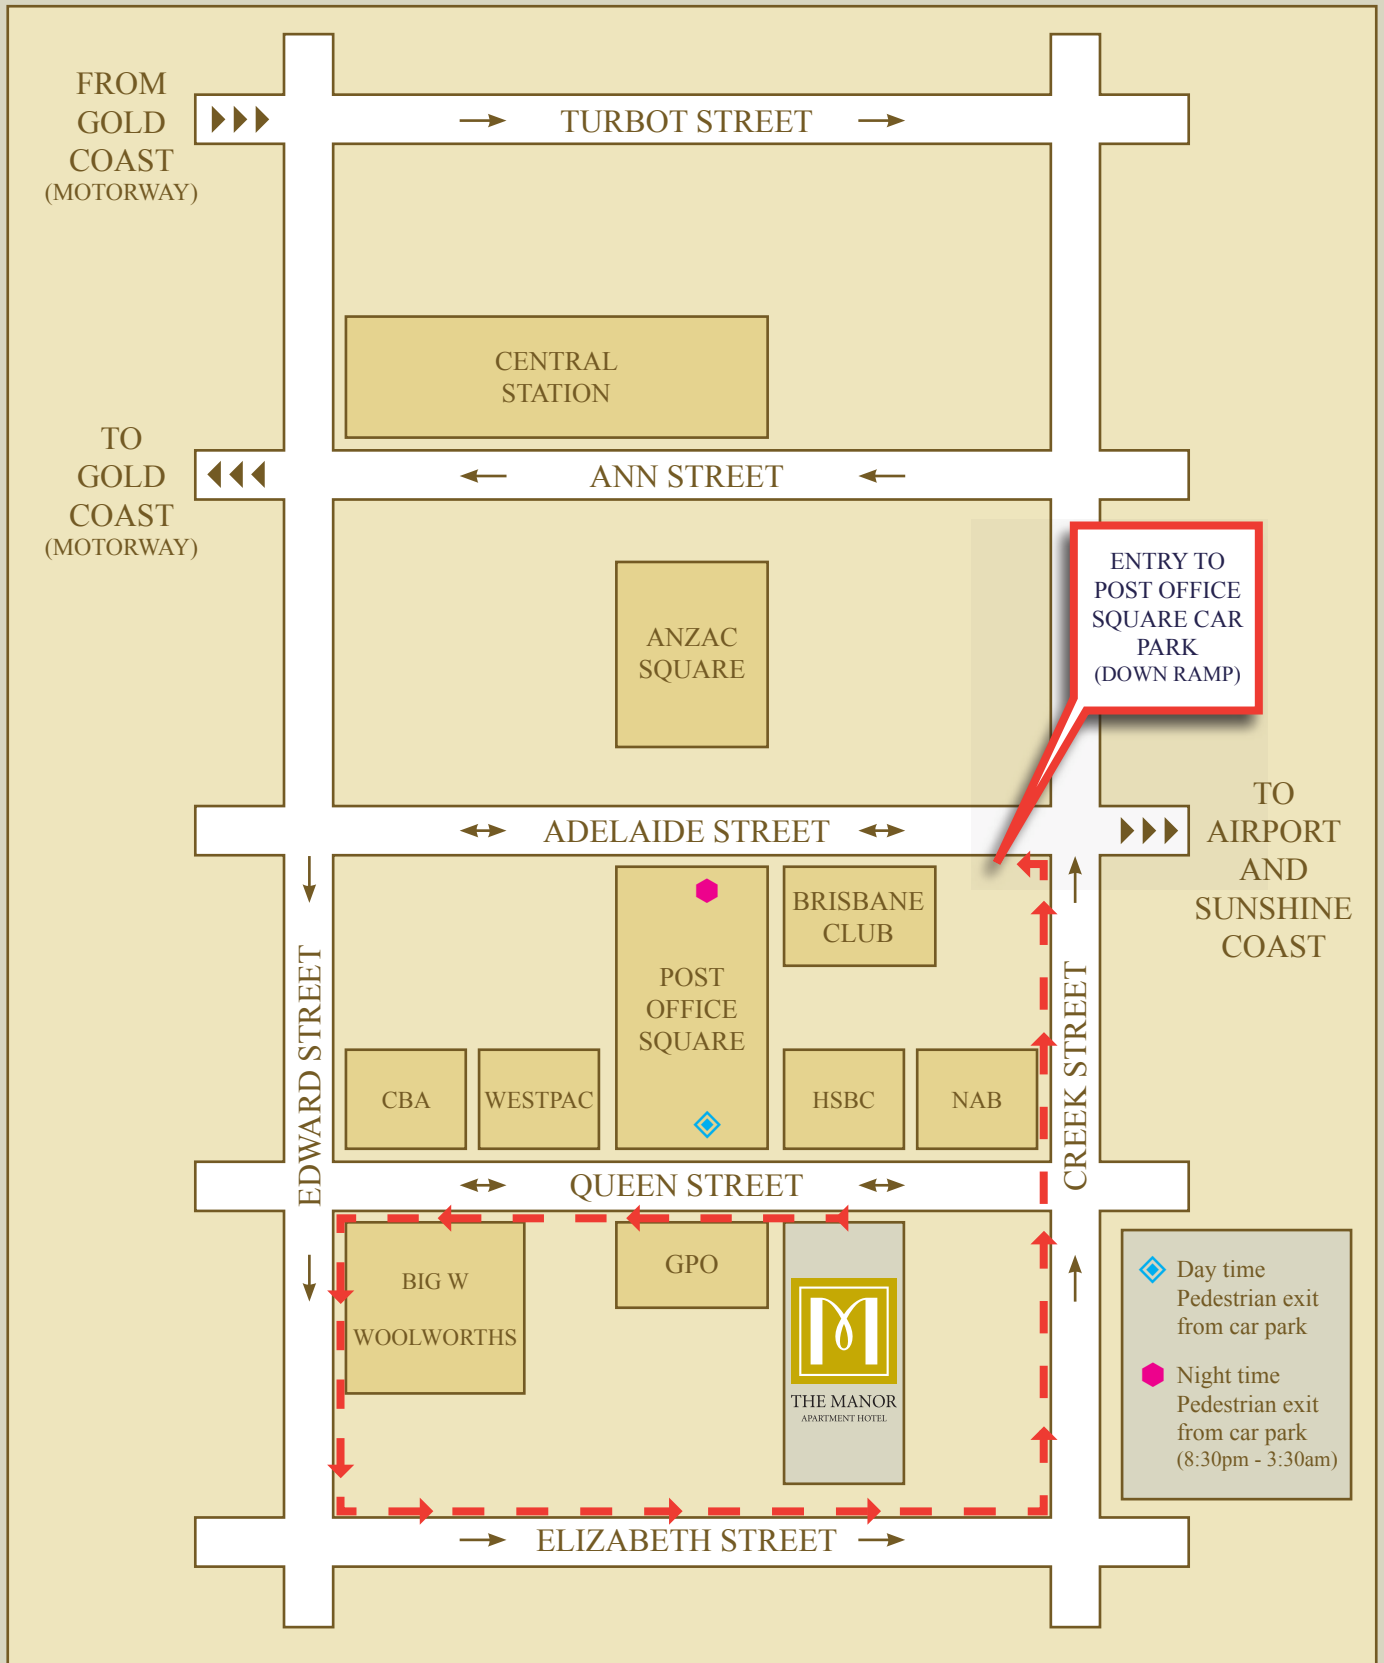

THE MANOR
APARTMENT HOTEL

Parking at The Manor

The Manor Apartment Hotel, 289 Queen Street, Brisbane | Ph: 07 3319 4700

Post Office Square Secure Car Park, 223-235 Adelaide Street, Brisbane