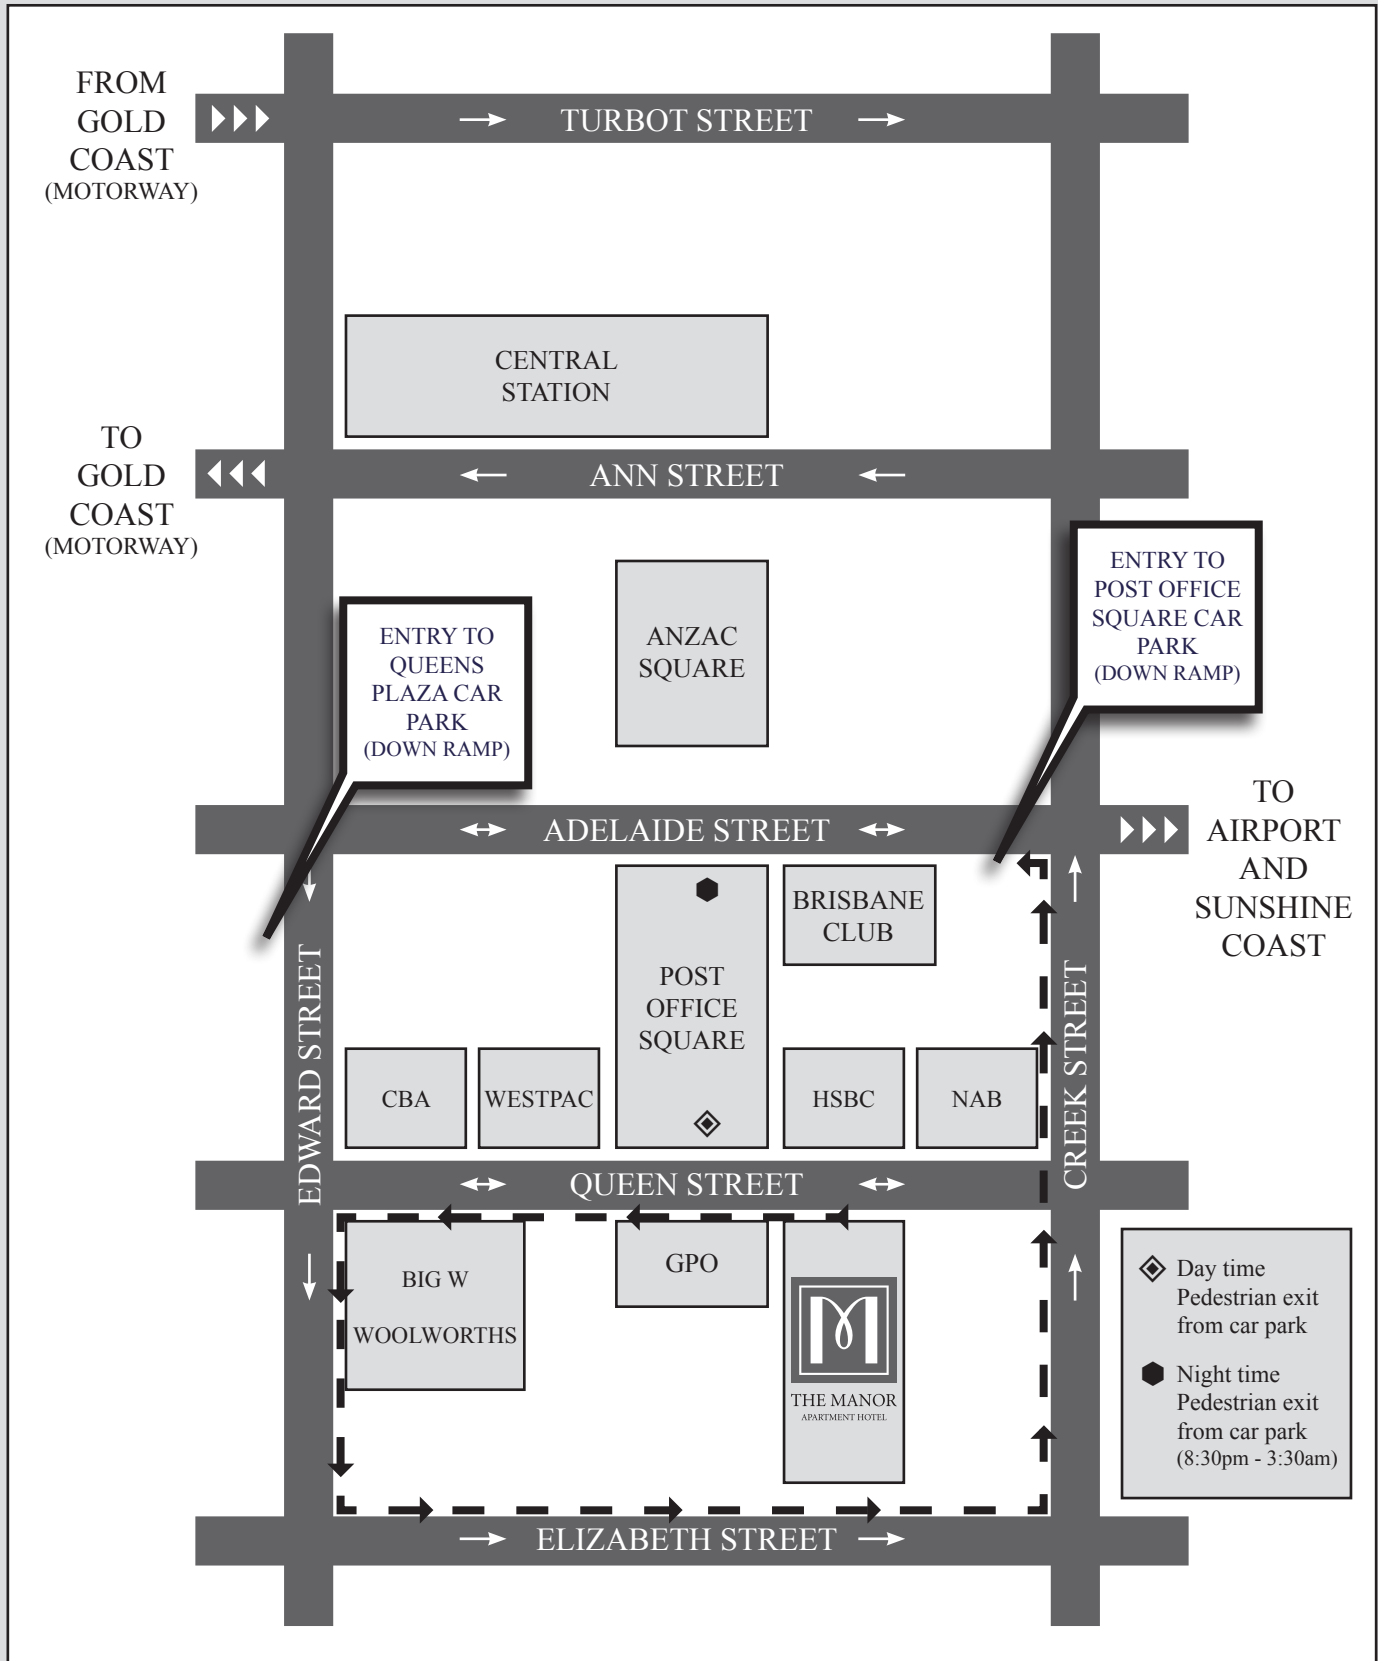

THE MANOR  
APARTMENT HOTEL

## *Parking at The Manor*

The Manor Apartment Hotel, 289 Queen Street, Brisbane | Ph: 07 3319 4700

Post Office Square Secure Car Park, 223-235 Adelaide Street, Brisbane